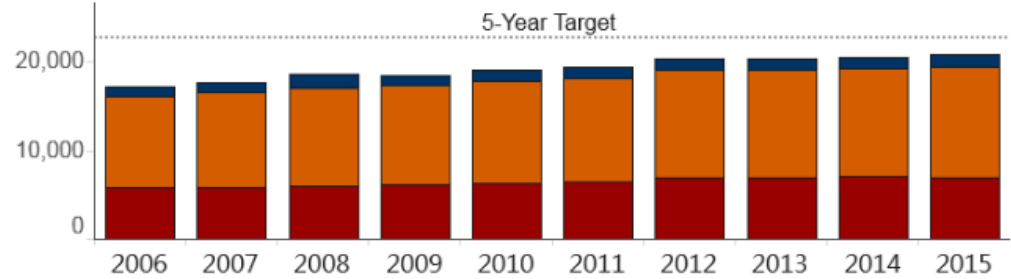

Explore data about enrollment and degrees

Learn more about academic programs on our campuses:

Urbana

Chicago

Springfield

<https://www.uillinois.edu/academics>

Office of the Vice President for Academic Affairs

University of Illinois Report Card

... Dotted Line indicates 5-Year target

Enrollment

Student Level

Student Type

[Download data](#)

University of Illinois Report Card

Degrees Issued

University

Student Level

University of Illinois Report Card

.... Dotted Line indicates 5-Year target

Graduation Rate (Undergraduate) Chicago

Coming Next

- ▶ Expand on Academic Excellence with additional metrics
 - ❑ Applications and yield rates, ACTs, financial aid awarded, loan default rates, Student Achievement Measure
- ▶ Provide additional levels of detail
 - ❑ By college, degree program, . . .
- ▶ Build report cards for Research, Economic Development, Public Engagement and Health Care