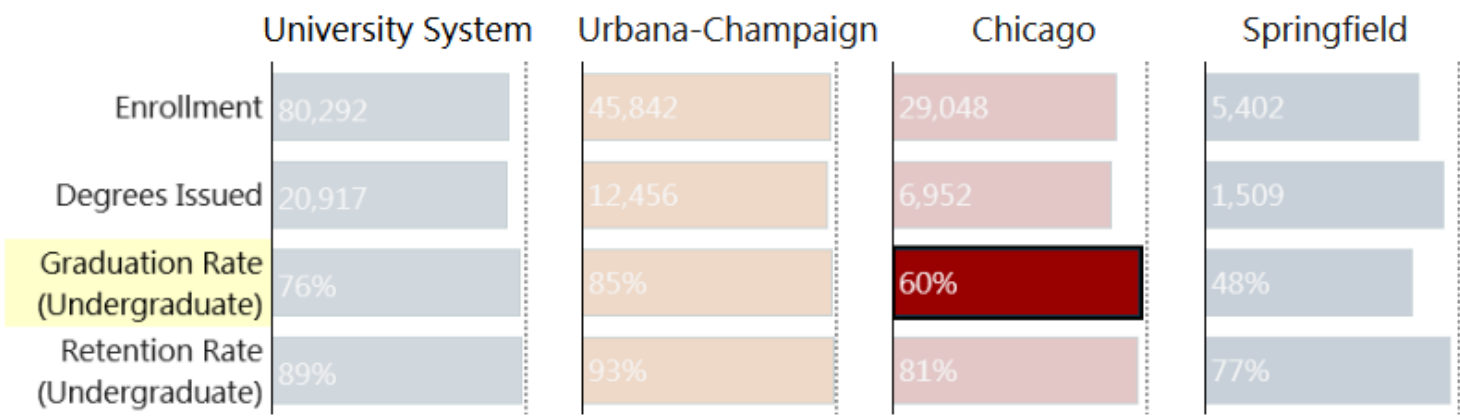

Explore data about enrollment and degrees

Learn more about academic programs on our campuses:

Urbana

Chicago

Springfield

<https://www.uillinois.edu/academics>

Office of the Vice President for Academic Affairs

University of Illinois Report Card

... Dotted Line indicates 5-Year target

Enrollment

Student Level

Student Type

[Download data](#)

University of Illinois Report Card

Degrees Issued

University

Student Level

University of Illinois Report Card

.... Dotted Line indicates 5-Year target

Graduation Rate (Undergraduate) Chicago

Coming Next

- ▶ Expand on Academic Excellence with additional metrics
 - ❑ Applications and yield rates, ACTs, financial aid awarded, loan default rates, Student Achievement Measure
- ▶ Provide additional levels of detail
 - ❑ By college, degree program, . . .
- ▶ Build report cards for Research, Economic Development, Public Engagement and Health Care