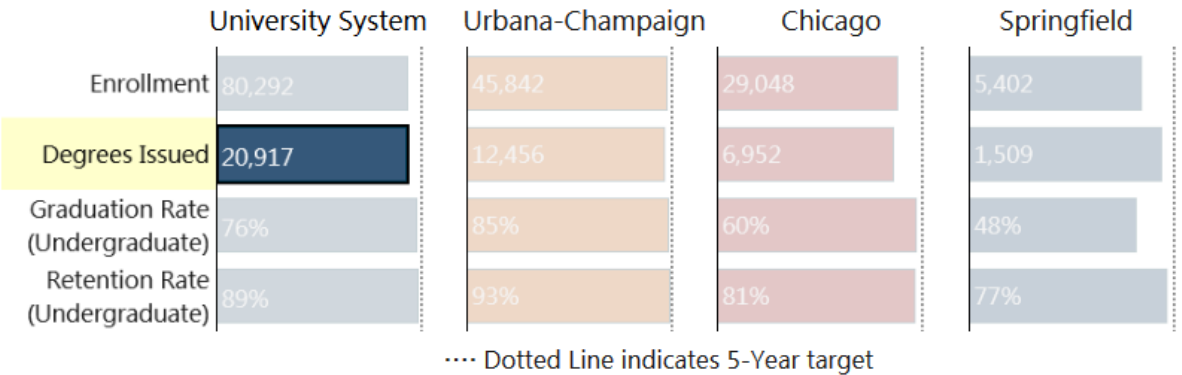

Explore data about enrollment and degrees

Learn more about academic programs on our campuses:

Urbana

Chicago

Springfield

<https://www.uillinois.edu/academics>

Office of the Vice President for Academic Affairs

University of Illinois Report Card

... Dotted Line indicates 5-Year target

Enrollment

Student Level

Student Type

[Download data](#)

University of Illinois Report Card

Degrees Issued

University

Student Level

University of Illinois Report Card

.... Dotted Line indicates 5-Year target

Graduation Rate (Undergraduate) Chicago

Coming Next

- ▶ Expand on Academic Excellence with additional metrics
 - ❑ Applications and yield rates, ACTs, financial aid awarded, loan default rates, Student Achievement Measure
- ▶ Provide additional levels of detail
 - ❑ By college, degree program, . . .
- ▶ Build report cards for Research, Economic Development, Public Engagement and Health Care