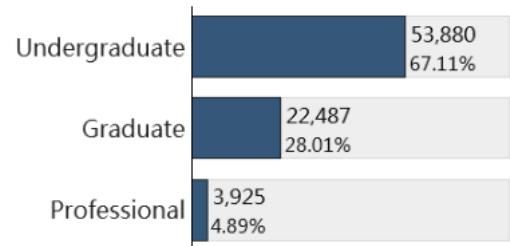

University of Illinois Report Card

... Dotted Line indicates 5-Year target

Enrollment

Student Level

Student Type

[Download data](#)

University of Illinois Report Card

Degrees Issued

University

Student Level

University of Illinois Report Card

.... Dotted Line indicates 5-Year target

Graduation Rate (Undergraduate) Chicago

Coming Next

- ▶ Expand on Academic Excellence with additional metrics
 - ❑ Applications and yield rates, ACTs, financial aid awarded, loan default rates, Student Achievement Measure
- ▶ Provide additional levels of detail
 - ❑ By college, degree program, . . .
- ▶ Build report cards for Research, Economic Development, Public Engagement and Health Care