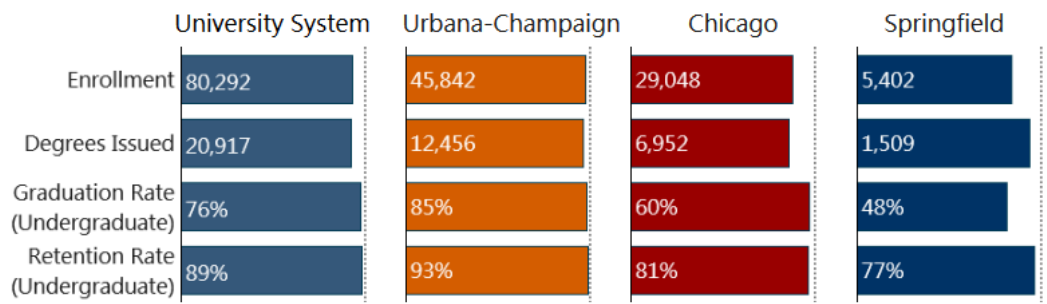

Explore data about enrollment and degrees

Learn more about academic programs on our campuses:

Urbana

Chicago

Springfield

<https://www.uillinois.edu/academics>

Office of the Vice President for Academic Affairs

University of Illinois Report Card

... Dotted Line indicates 5-Year target

Enrollment

Student Level

Student Type

[Download data](#)

University of Illinois Report Card

Degrees Issued