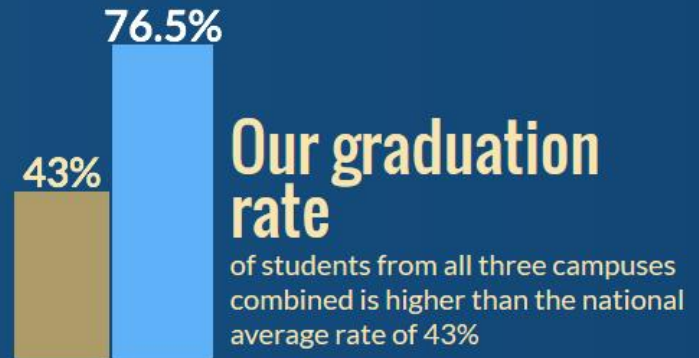

Explore data about enrollment and degrees

Learn more about academic programs on our campuses:

Urbana

Chicago

Springfield

<https://www.uillinois.edu/academics>

Office of the Vice President for Academic Affairs

University of Illinois Report Card

... Dotted Line indicates 5-Year target

Enrollment

Student Level

Student Type

[Download data](#)

University of Illinois Report Card

Degrees Issued