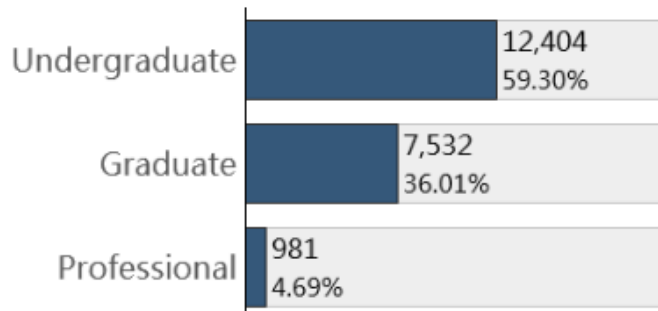

University of Illinois Report Card

... Dotted Line indicates 5-Year target

Enrollment

Student Level

Student Type

[Download data](#)

University of Illinois Report Card

Degrees Issued

University

Student Level

University of Illinois Report Card

.... Dotted Line indicates 5-Year target

Graduation Rate (Undergraduate) Chicago

Coming Next

- ▶ Expand on Academic Excellence with additional metrics
 - ❑ Applications and yield rates, ACTs, financial aid awarded, loan default rates, Student Achievement Measure
- ▶ Provide additional levels of detail
 - ❑ By college, degree program, . . .
- ▶ Build report cards for Research, Economic Development, Public Engagement and Health Care