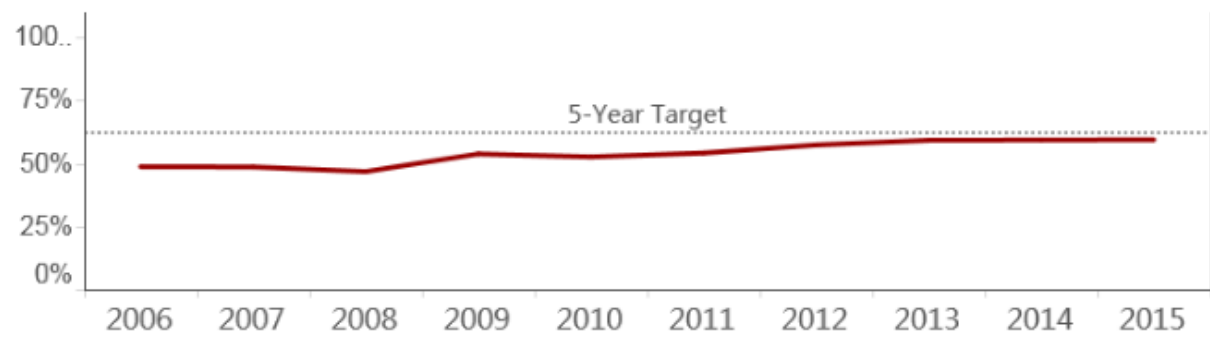

University of Illinois Report Card

... Dotted Line indicates 5-Year target

Enrollment

Student Level

Student Type

[Download data](#)

University of Illinois Report Card

Degrees Issued

University

Student Level

University of Illinois Report Card

.... Dotted Line indicates 5-Year target

Graduation Rate (Undergraduate) Chicago

Coming Next

- ▶ Expand on Academic Excellence with additional metrics
 - ❑ Applications and yield rates, ACTs, financial aid awarded, loan default rates, Student Achievement Measure
- ▶ Provide additional levels of detail
 - ❑ By college, degree program, . . .
- ▶ Build report cards for Research, Economic Development, Public Engagement and Health Care