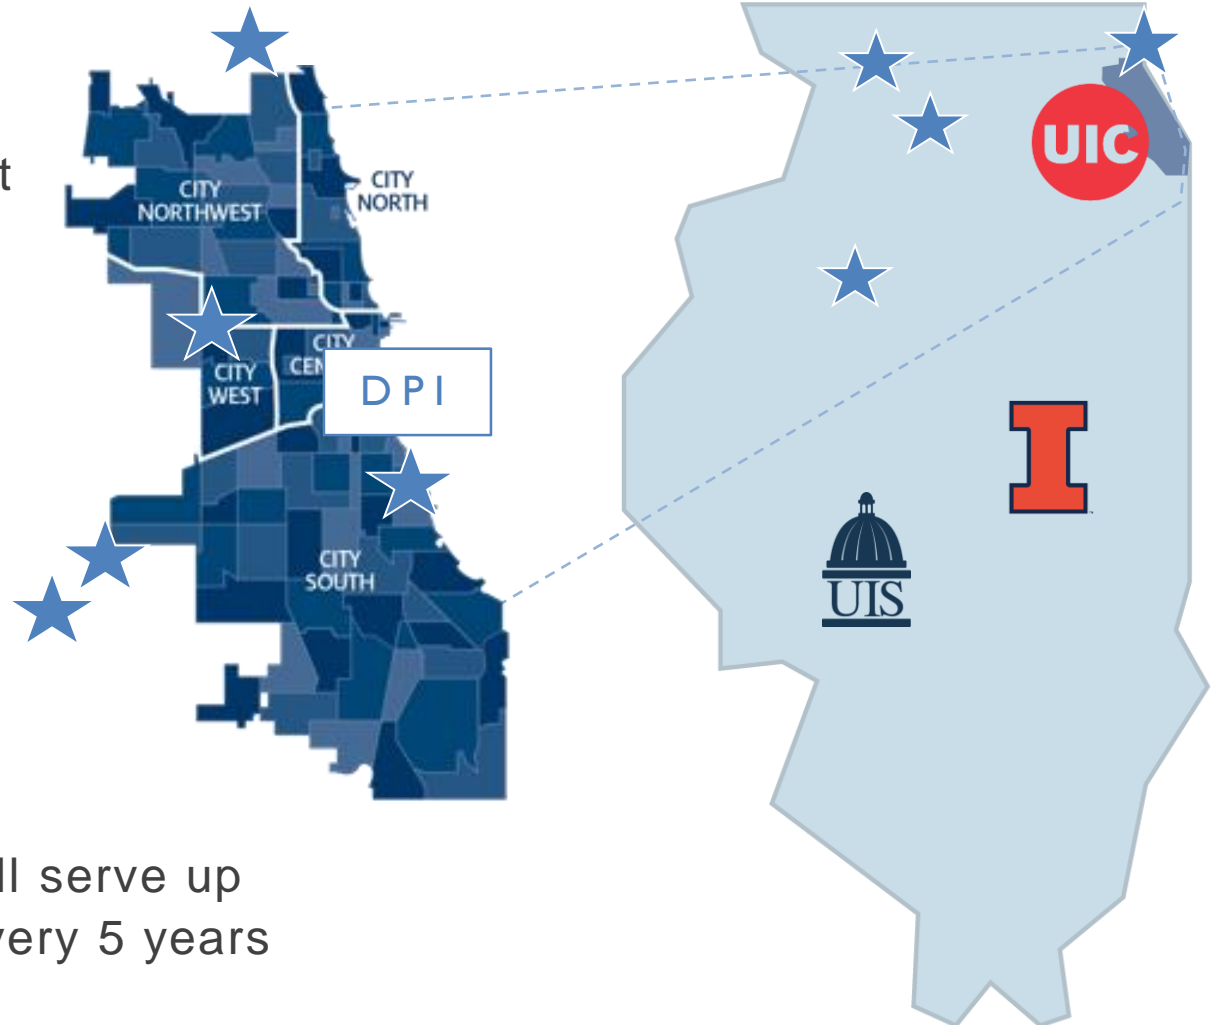

DISCOVERY
PARTNERS
INSTITUTE

THE CENTRAL NODE TO POWER THE
ILLINOIS INNOVATION NETWORK
ILLINOIS-LED TRANSFORMATION THROUGH INNOVATION
PARTNERSHIPS

U of I students will spend up to 4 semesters at DPI

- Take classes online at partner institutions
- Work with resident companies and faculty
- Work at businesses, startups in Chicago
- Start a company