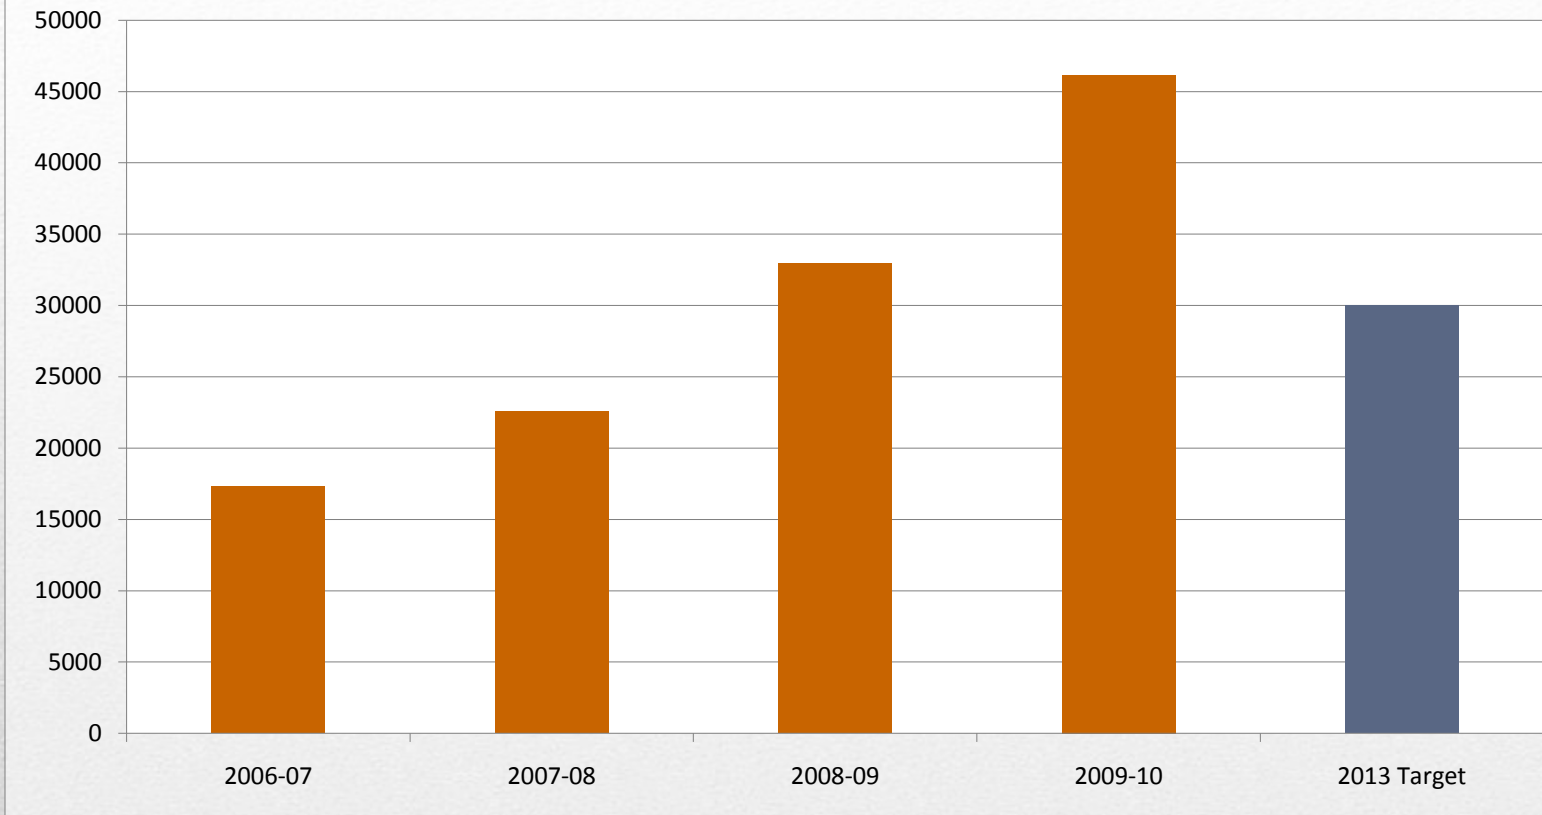

Strategic Plan Update

Six-Year Graduation Rate

Graduation rates

- Cash balances in units
 - ✓ Up by \$62,000,000
- Deficits in units
 - ✓ Down by 23%
- Voluntary Retirement and Separation
 - ✓ Headcount down by 483 as of today
 - ✓ 70 more by August 15

Financials

Undergraduate ACT Composite Score

Upward trend

Online Instructional Units

Online education

Energy Utilization (BTU)

Energy consumption

Revenue From Licenses and Patents