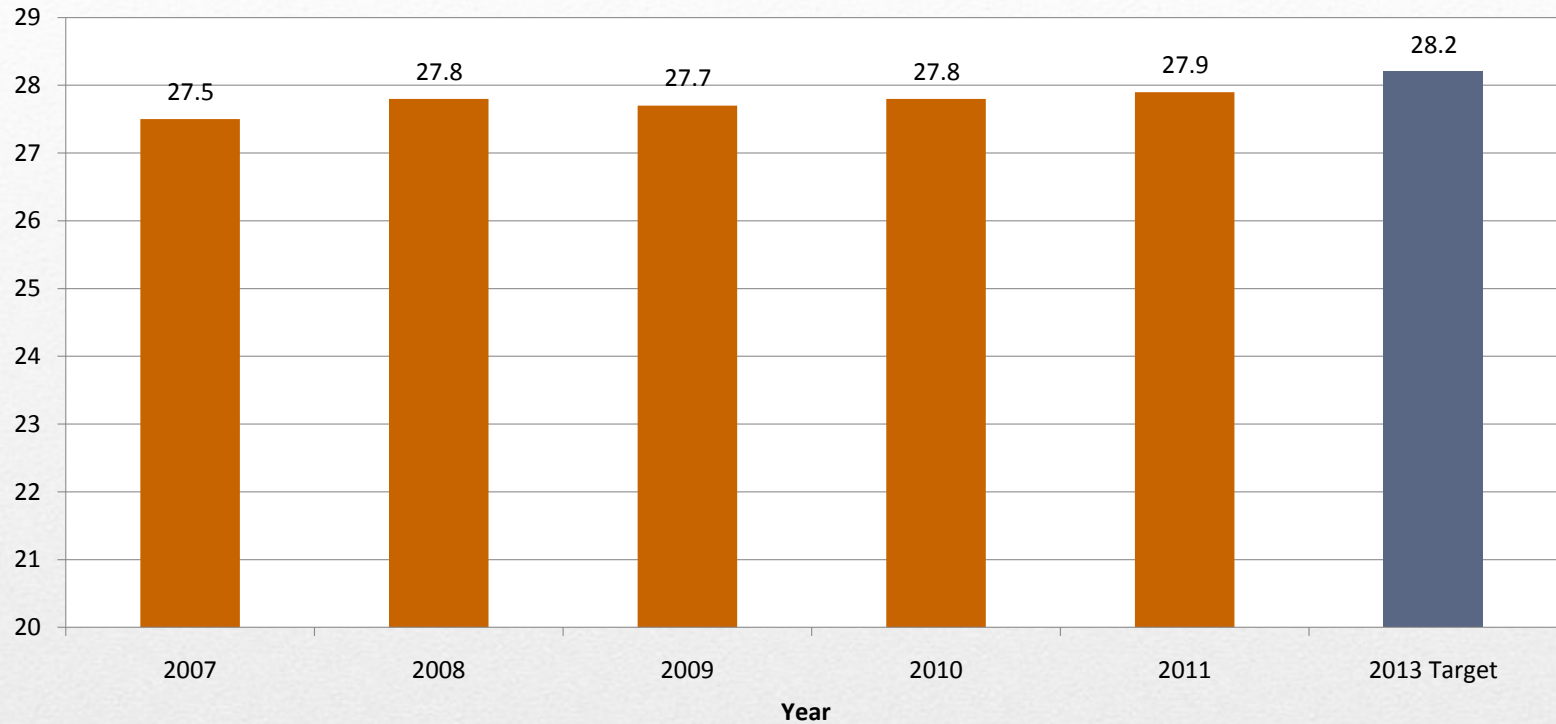

Undergraduate ACT Composite Score

Upward trend