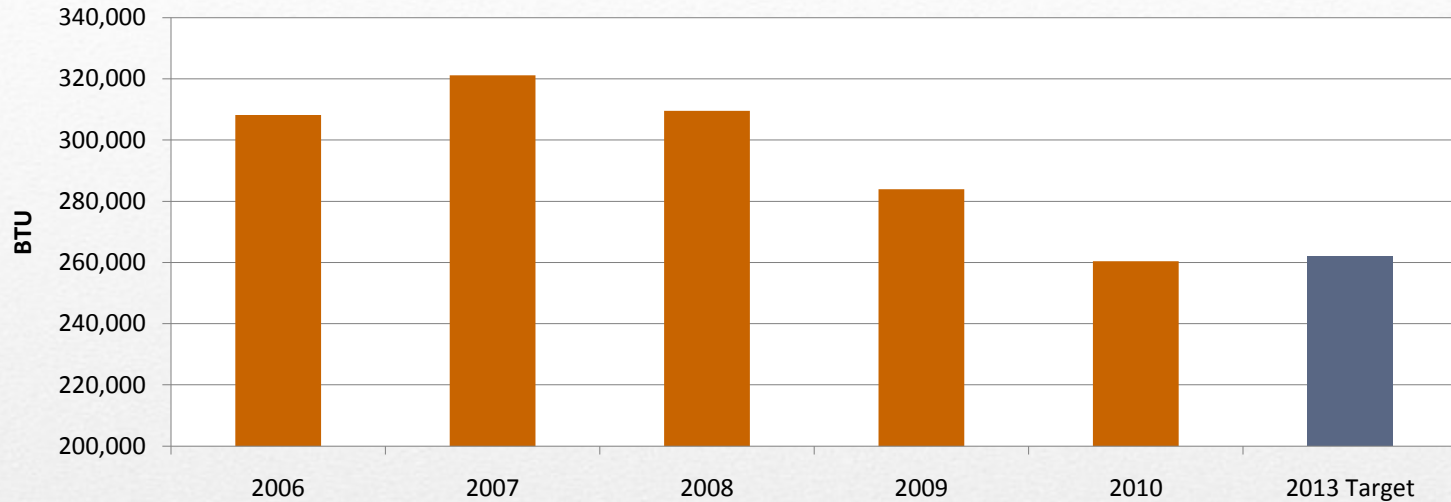

Strategic Plan Update

Six-Year Graduation Rate

Graduation rates

- Cash balances in units
 - ✓ Up by \$62,000,000
- Deficits in units
 - ✓ Down by 23%
- Voluntary Retirement and Separation
 - ✓ Headcount down by 483 as of today
 - ✓ 70 more by August 15

Financials

Undergraduate ACT Composite Score

Upward trend

Online Instructional Units

Online education

Energy Utilization (BTU)

Energy consumption

Revenue From Licenses and Patents