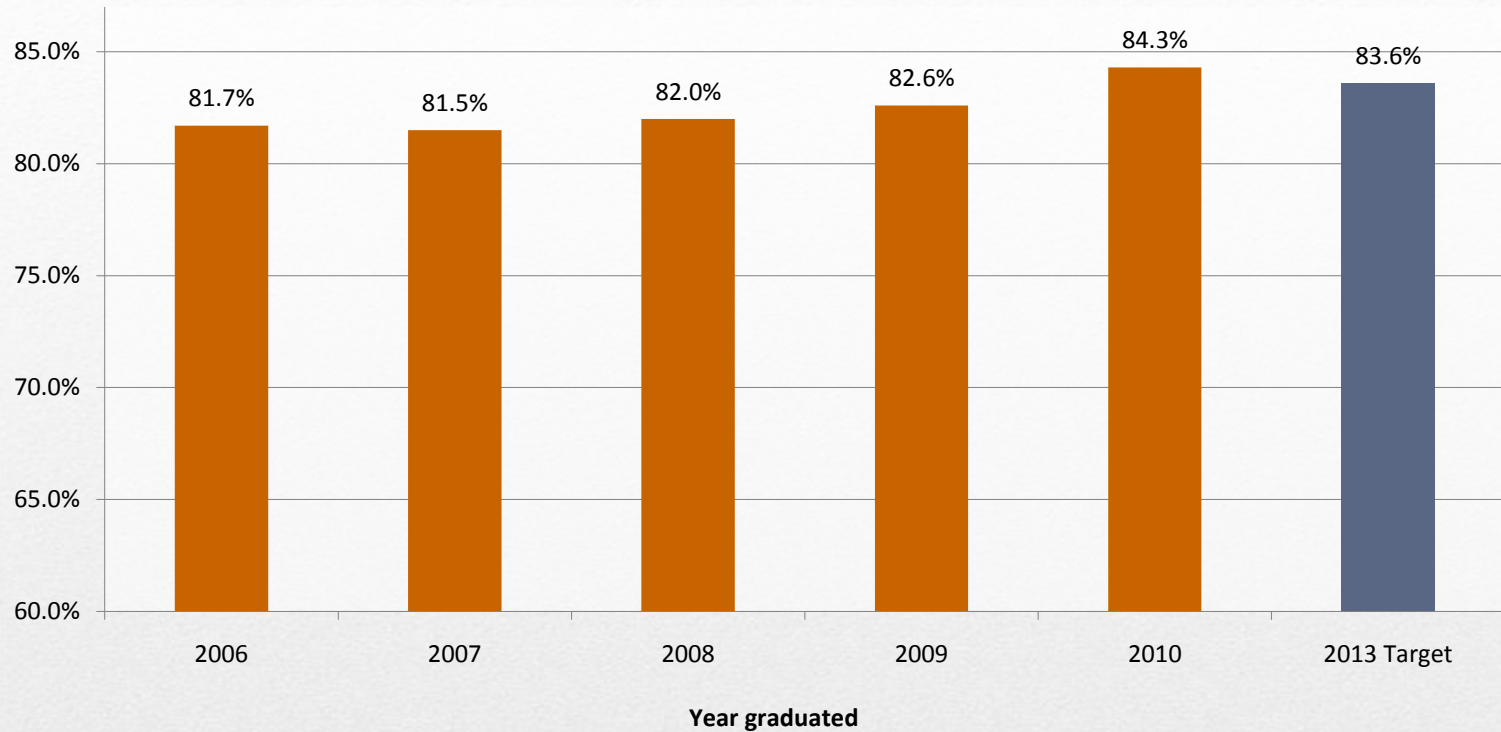

Investing in the future

illinois.edu

Fusionopolis

illinois.edu

Athletic Director search

Athletic and academic pride

illinois.edu

Six-Year Graduation Rates Compared

Setting a High Bar

Illini loyalty

illinois.edu

- Leadership for the 21st Century
- Academic Excellence
- Breakthrough Knowledge and Innovation
- Transformative Learning Environment
- Access to the Illinois Experience

Strategic Plan Update

Six-Year Graduation Rate

Graduation rates

- Cash balances in units
 - ✓ Up by \$62,000,000
- Deficits in units
 - ✓ Down by 23%
- Voluntary Retirement and Separation
 - ✓ Headcount down by 483 as of today
 - ✓ 70 more by August 15