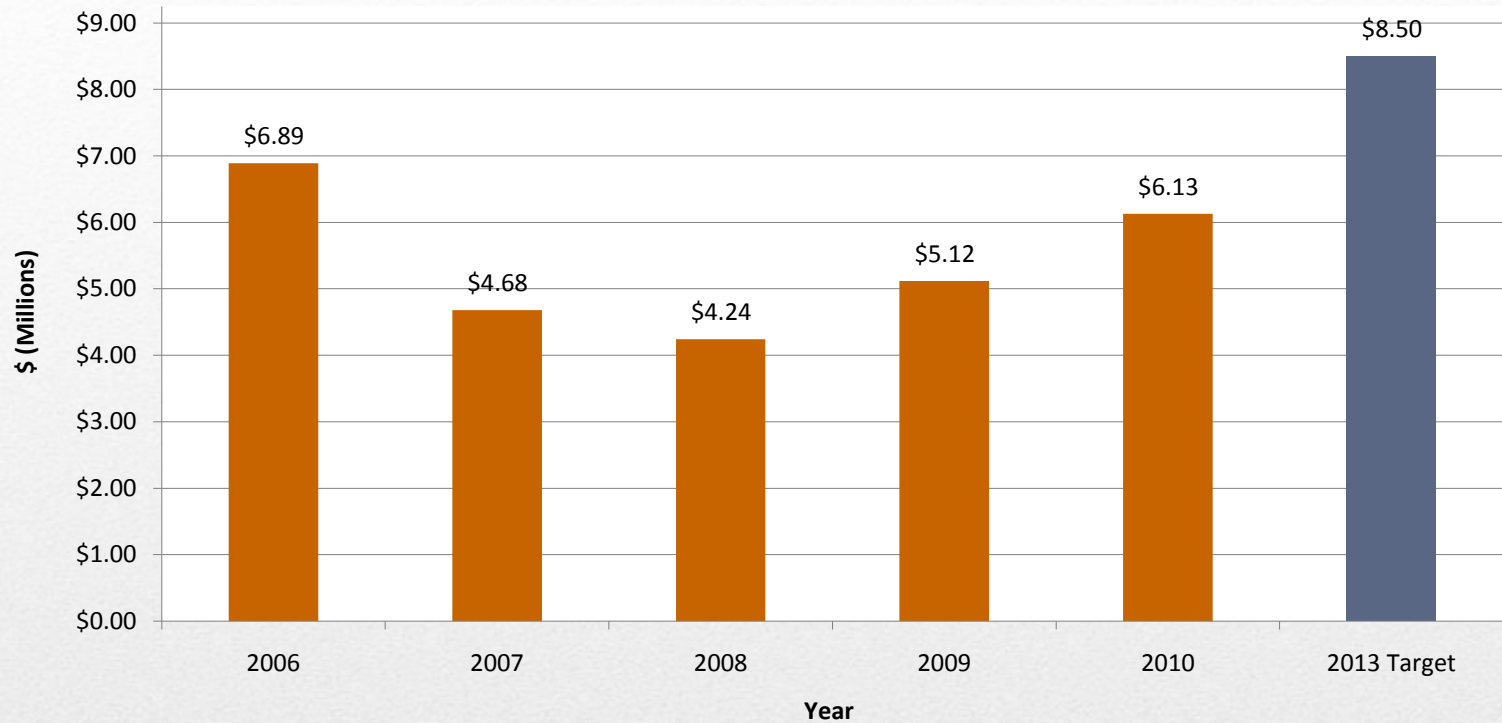

Strategic Plan Update

Six-Year Graduation Rate

Graduation rates

- Cash balances in units
 - ✓ Up by \$62,000,000
- Deficits in units
 - ✓ Down by 23%
- Voluntary Retirement and Separation
 - ✓ Headcount down by 483 as of today
 - ✓ 70 more by August 15

Financials

Undergraduate ACT Composite Score

Upward trend

Online Instructional Units

Online education

Energy Utilization (BTU)

Energy consumption

Revenue From Licenses and Patents